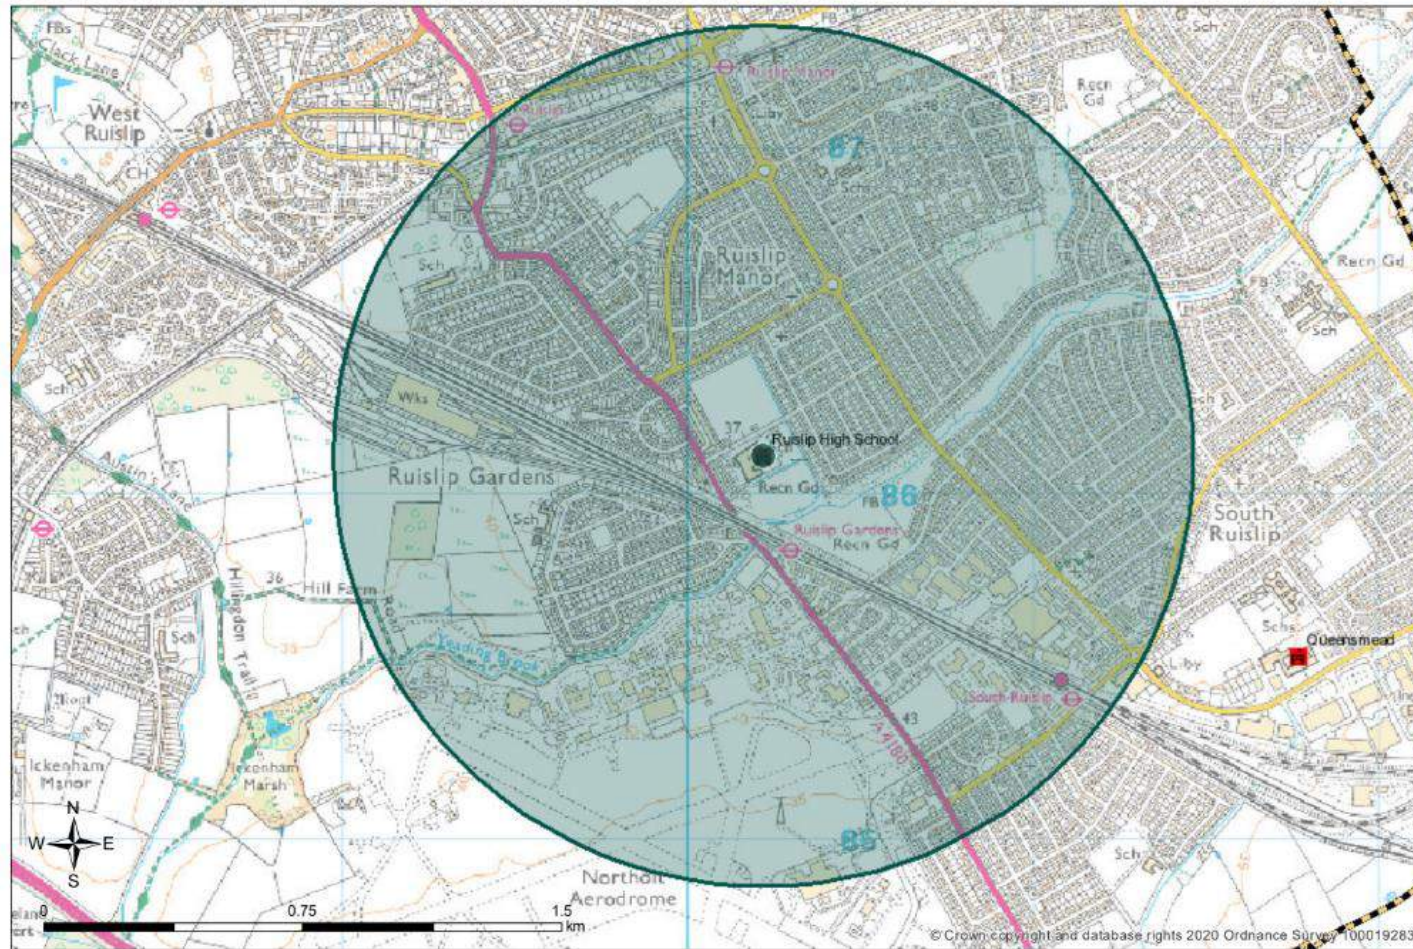

Ruislip High School NOD furthest distance offered - 2023

Ruislip
High
School

Map Notes Ruislip High School, Furthest Distance - 1244.34m

© Crown copyright and database rights 2023 Ordnance Survey 100019283